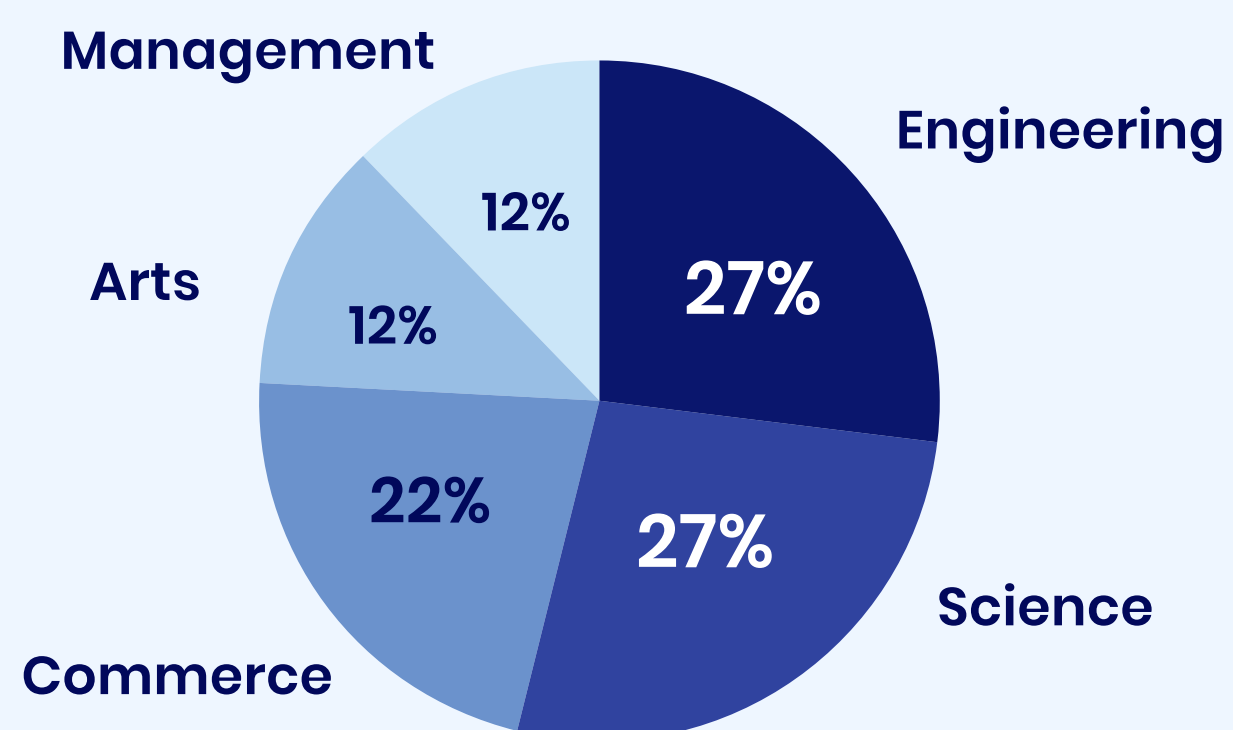

HUMAN CAPITAL MANAGEMENT

CERTIFIED POSH TRAINER

COMPLIANCE MANAGEMENT SCHOLAR

Work Experience

16 Month Average Work Experience

23 Month Average Work Experience

Educational Background

Prominent Recruiters