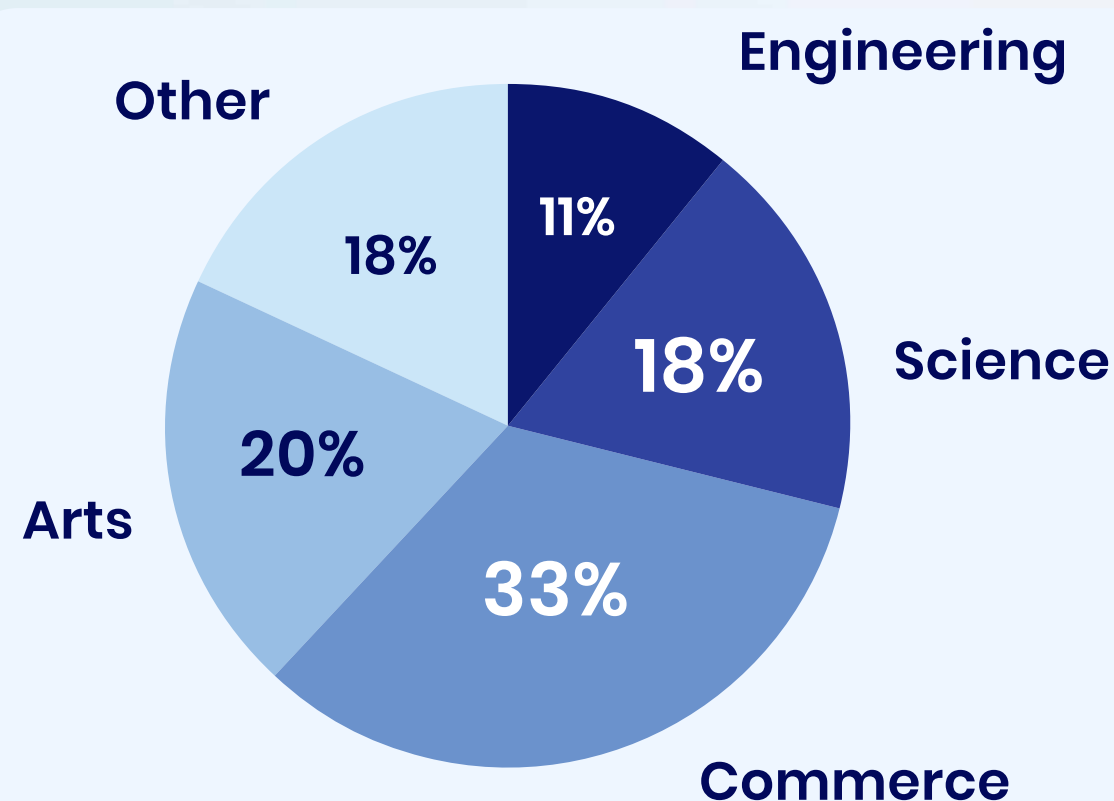

HUMAN CAPITAL MANAGEMENT

CERTIFIED POSH TRAINER

COMPLIANCE MANAGEMENT SCHOLAR

Work Experience

16 Month Average Work Experience

23 Month Average Work Experience

Educational Background

Prominent Recruiters