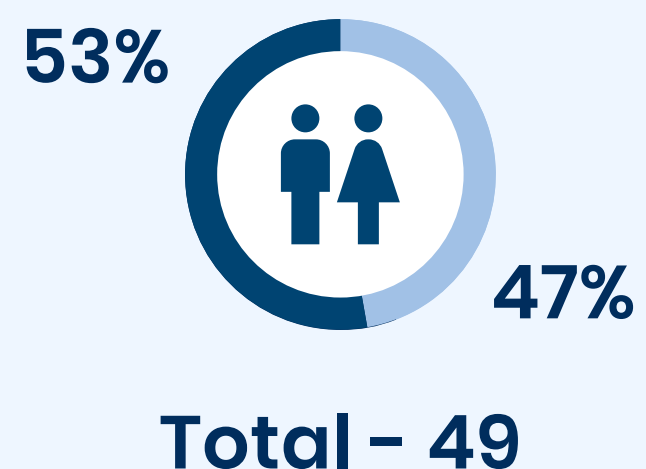

Batch Profile

Mumbai Campus

Average Age
24 Year

Nagpur Campus

Average Age
25 Year

INDUSTRIAL RELATION

EMPLOYEE WELLBEING

ORGANIZATION DEVELOPMENT