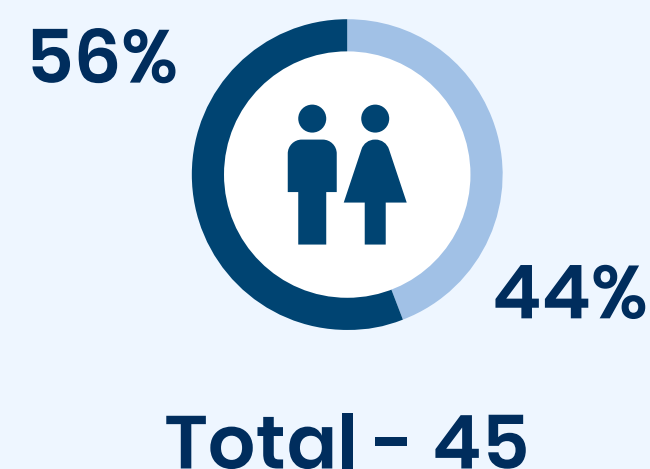

Batch Profile

Mumbai Campus

Average Age
24 Year

Nagpur Campus

Average Age
25 Year

INDUSTRIAL RELATION

EMPLOYEE WELLBEING

ORGANIZATION DEVELOPMENT