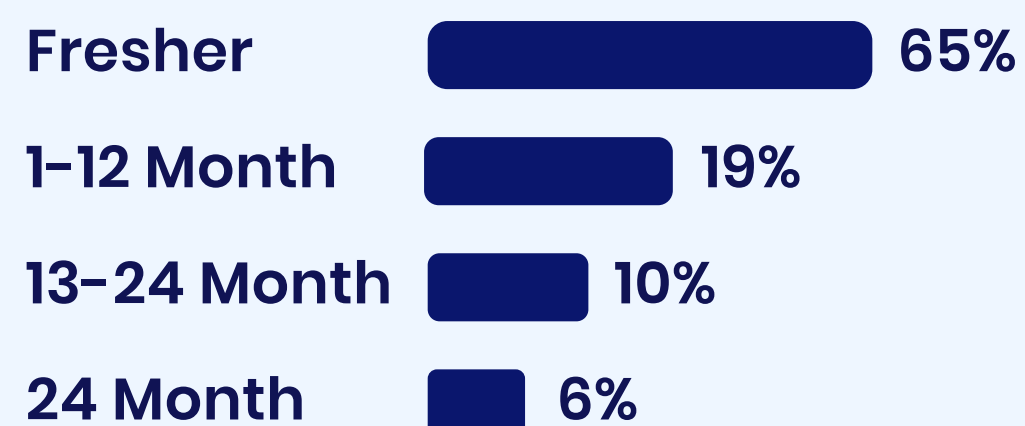

HUMAN CAPITAL MANAGEMENT

CERTIFIED POSH TRAINER

COMPLIANCE MANAGEMENT SCHOLAR

Work Experience

16 Month Average Work Experience

23 Month Average Work Experience

Educational Background

Prominent Recruiters