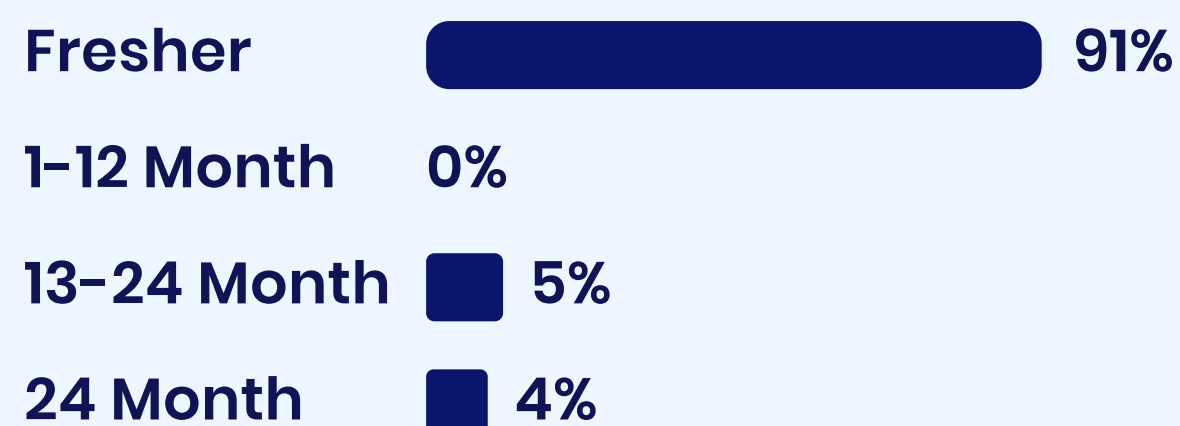

HUMAN CAPITAL MANAGEMENT

CERTIFIED POSH TRAINER

COMPLIANCE MANAGEMENT SCHOLAR

Work Experience

16 Month Average Work Experience

23 Month Average Work Experience

Educational Background

Prominent Recruiters