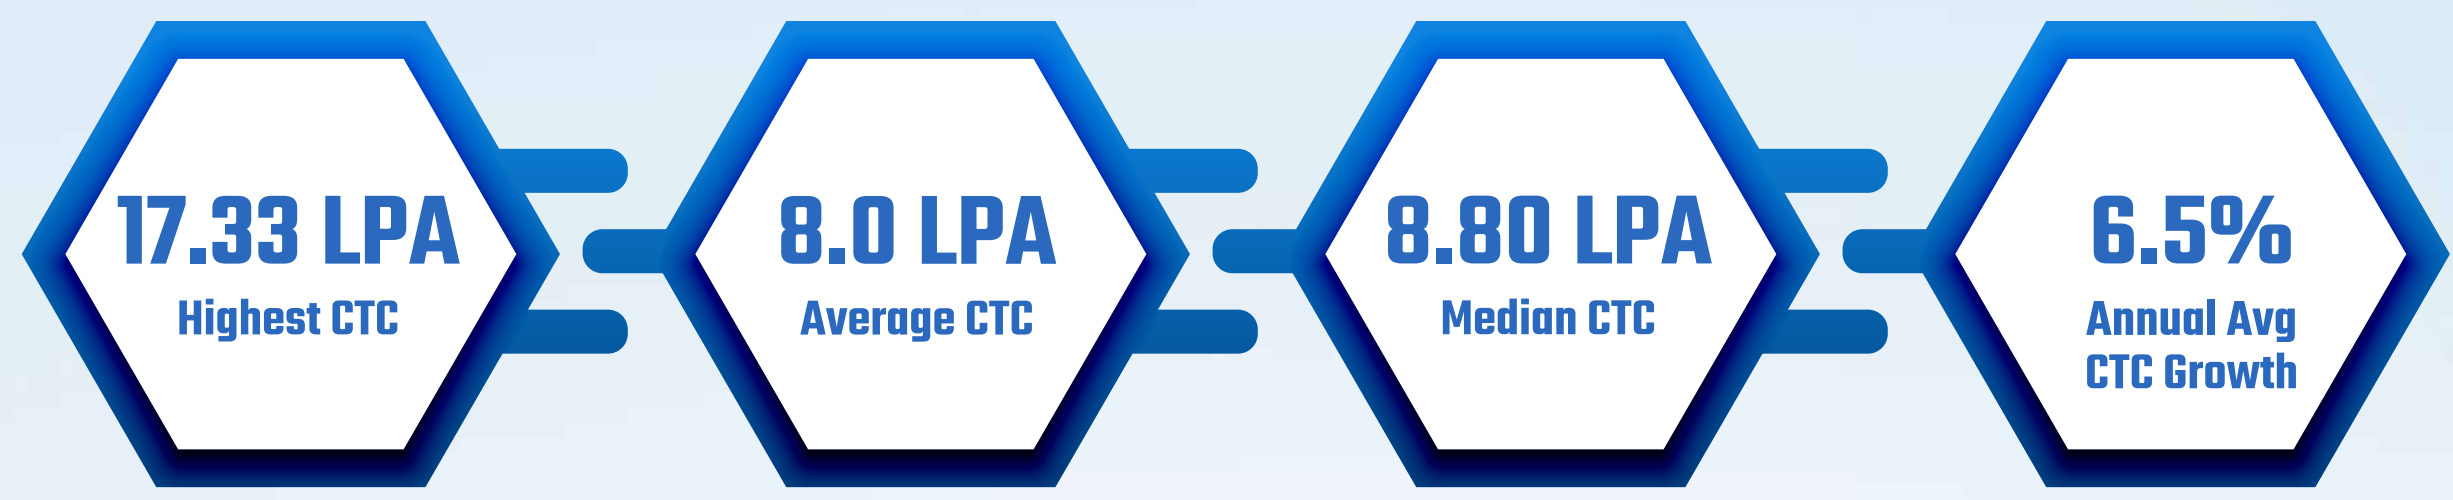

Batch Profile

Mumbai Campus

Average Age
24 Year

Nagpur Campus

Average Age
25 Year

INDUSTRIAL RELATION

EMPLOYEE WELLBEING

ORGANIZATION DEVELOPMENT

HUMAN CAPITAL MANAGEMENT

CERTIFIED POSH TRAINER

COMPLIANCE MANAGEMENT SCHOLAR